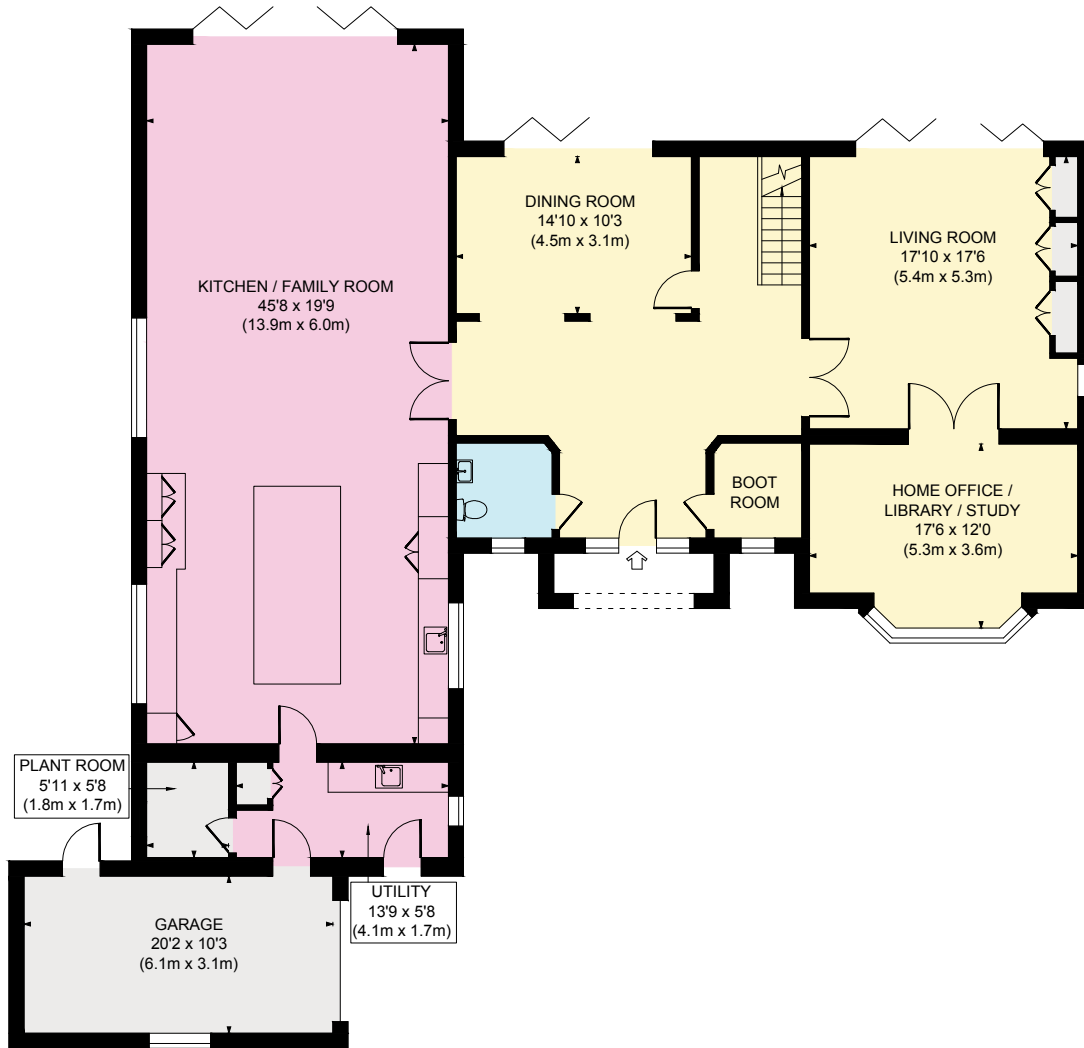

Approximate Gross Internal Area

4201 sq. ft / 390.27 sq. m

GROUND FLOOR

FIRST FLOOR

This plan is for layout guidance only. Not drawn to scale unless stated. Whilst every care is taken in the preparation of this plan, please check all dimensions, shapes and compass bearings before making decisions reliant upon them.