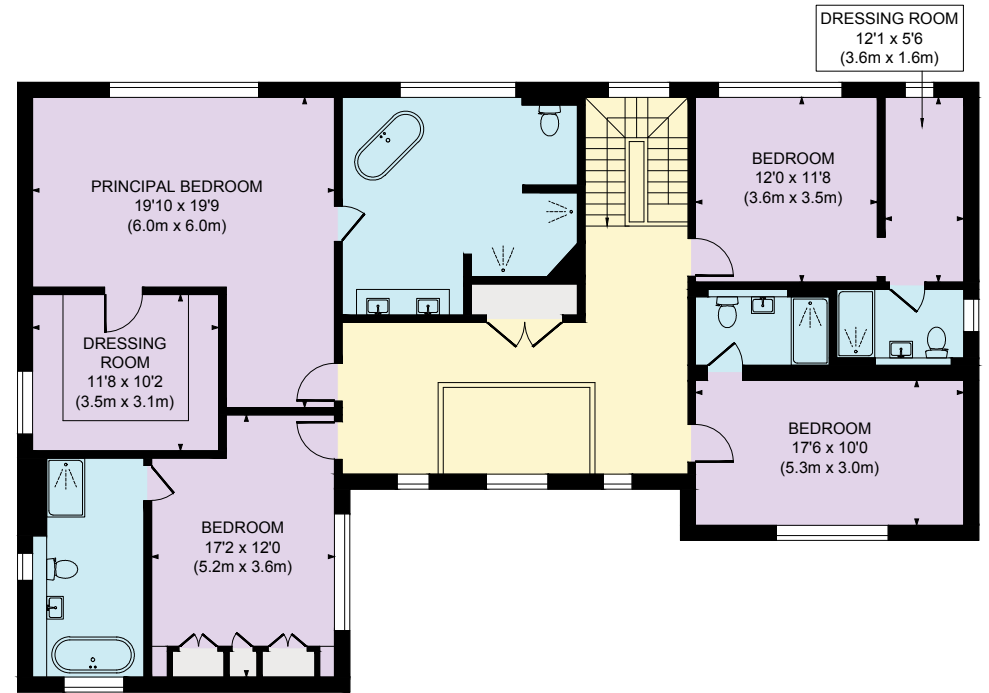

Approximate Gross Internal Area

4201 sq. ft / 390.27 sq. m

GROUND FLOOR

FIRST FLOOR

This plan is for layout guidance only. Not drawn to scale unless stated. Whilst every care is taken in the preparation of this plan, please check all dimensions, shapes and compass bearings before making decisions reliant upon them.